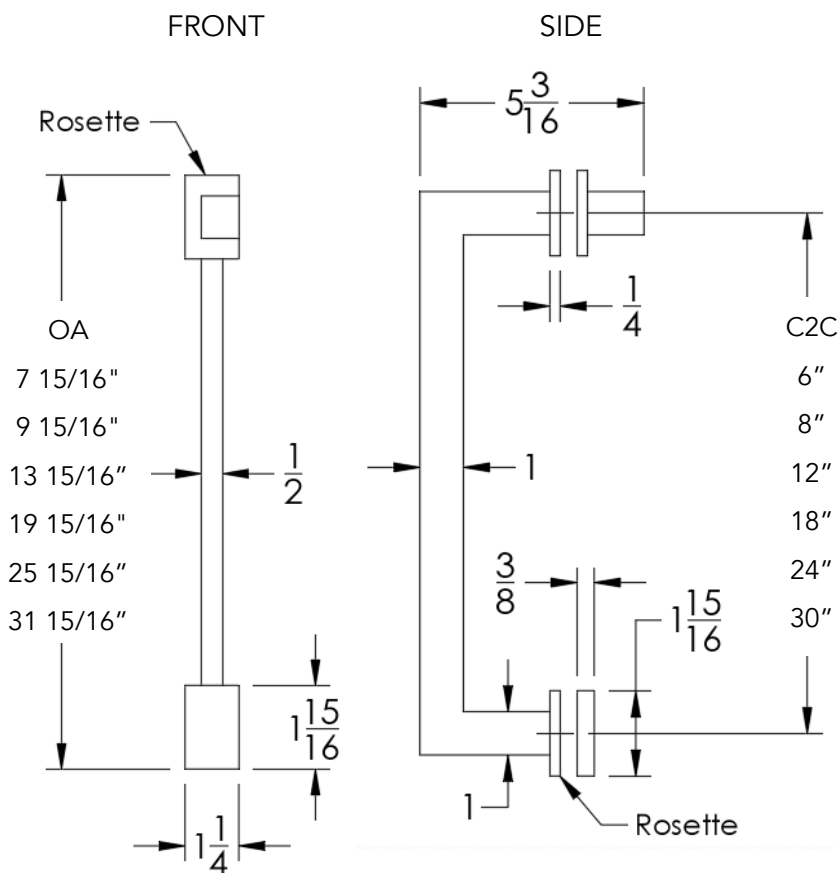

neelnox

LET
THERE
BE **DESIGN.**

FEATURES

- Premium 304 Grade Stainless Steel
- Solid Mount Construction
- Concealed Installation Hardware
- Solid End Cap provided for side opposite to the door for a seamless look

Single Door Handle
with Knob

COLLECTION ARGYLE

SINGLE DOOR HANDLE WITH KNOB

Model	Product	Finishes Available
ARG-SDKN-XX-GR	Single Door Handle With Knob	Multiple finishes available. Over 23 finishes to choose from.

OA	C2C	MODEL
7 15/16"	6"	ARG-SDKN6-GR
9 15/16"	8"	ARG-SDKN8-GR
13 15/16"	12"	ARG-SDKN12-GR
19 15/16"	18"	ARG-SDKN18-GR
25 15/16"	24"	ARG-SDKN24-GR
31 15/16"	30"	ARG-SDKN30-GR

Installation Notes: Center to center hole drilling dimension are same as mentioned in column. Diameter of glass hole for installation is 1/2".

Standard hardware supplied can accommodate glass thicknesses 1/4" to 1/2". Please contact us for custom hardware in case glass thickness exceeds 1/2".

Dimensions in inches

NOTE: Dimensions subject to change without notice.