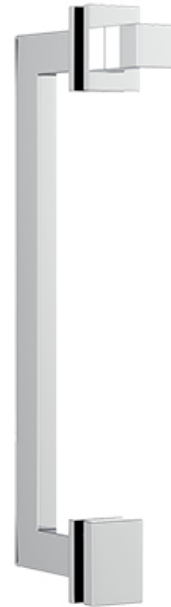

neelnox

LET
THERE
BE **DESIGN.**

FEATURES

- Premium 304 Grade Stainless Steel
- Solid Mount Construction
- Concealed Installation Hardware
- Solid End Cap provided for side opposite to the door for a seamless look

Single Door Handle
with Knob

COLLECTION ARGYLE

SINGLE DOOR HANDLE WITH KNOB

Model	Product	Finishes Available
ARG-SDKN-XX-GR	Single Door Handle With Knob	Multiple finishes available. Over 23 finishes to choose from.

FINISHES			
	Polished (-P)	Antique Copper (-ACOP)	Polished Gold (-PGLD)
	Brushed (-B)	Polished Brass (-PBRS)	Brushed Copper (-BCOP)
	Brushed Gold (-BGLD)	Matte White (-WHT)	Brushed Rose Gold (-BRGD)
	Matte Black (-BLK)	Brushed Modern Bronze (-BMBRZ)	Brushed Black (-BRBLK)
	Oil Rubbed Bronze (-ORB)	Glossy White (-GWHT)	Polished Black (-PBLK)
	Brushed Brass (-BBRS)	Polished Rose Gold (-PRGD)	Antique Nickel (-ANKL)
	Brushed Bronze (-BBRZ)	Unlacquered Brass (-UBRS)	Black Nickel (-NKBL)
	Antique Brass (-ABRS)	Polished Nickel (-PNKL)	

OA	C2C	MODEL
7 15/16"	6"	ARG-SDKN6-GR
9 15/16"	8"	ARG-SDKN8-GR
13 15/16"	12"	ARG-SDKN12-GR
19 15/16"	18"	ARG-SDKN18-GR
25 15/16"	24"	ARG-SDKN24-GR
31 15/16"	30"	ARG-SDKN30-GR

Installation Notes: Center to center hole drilling dimension are same as mentioned in column. Diameter of glass hole for installation is 1/2".